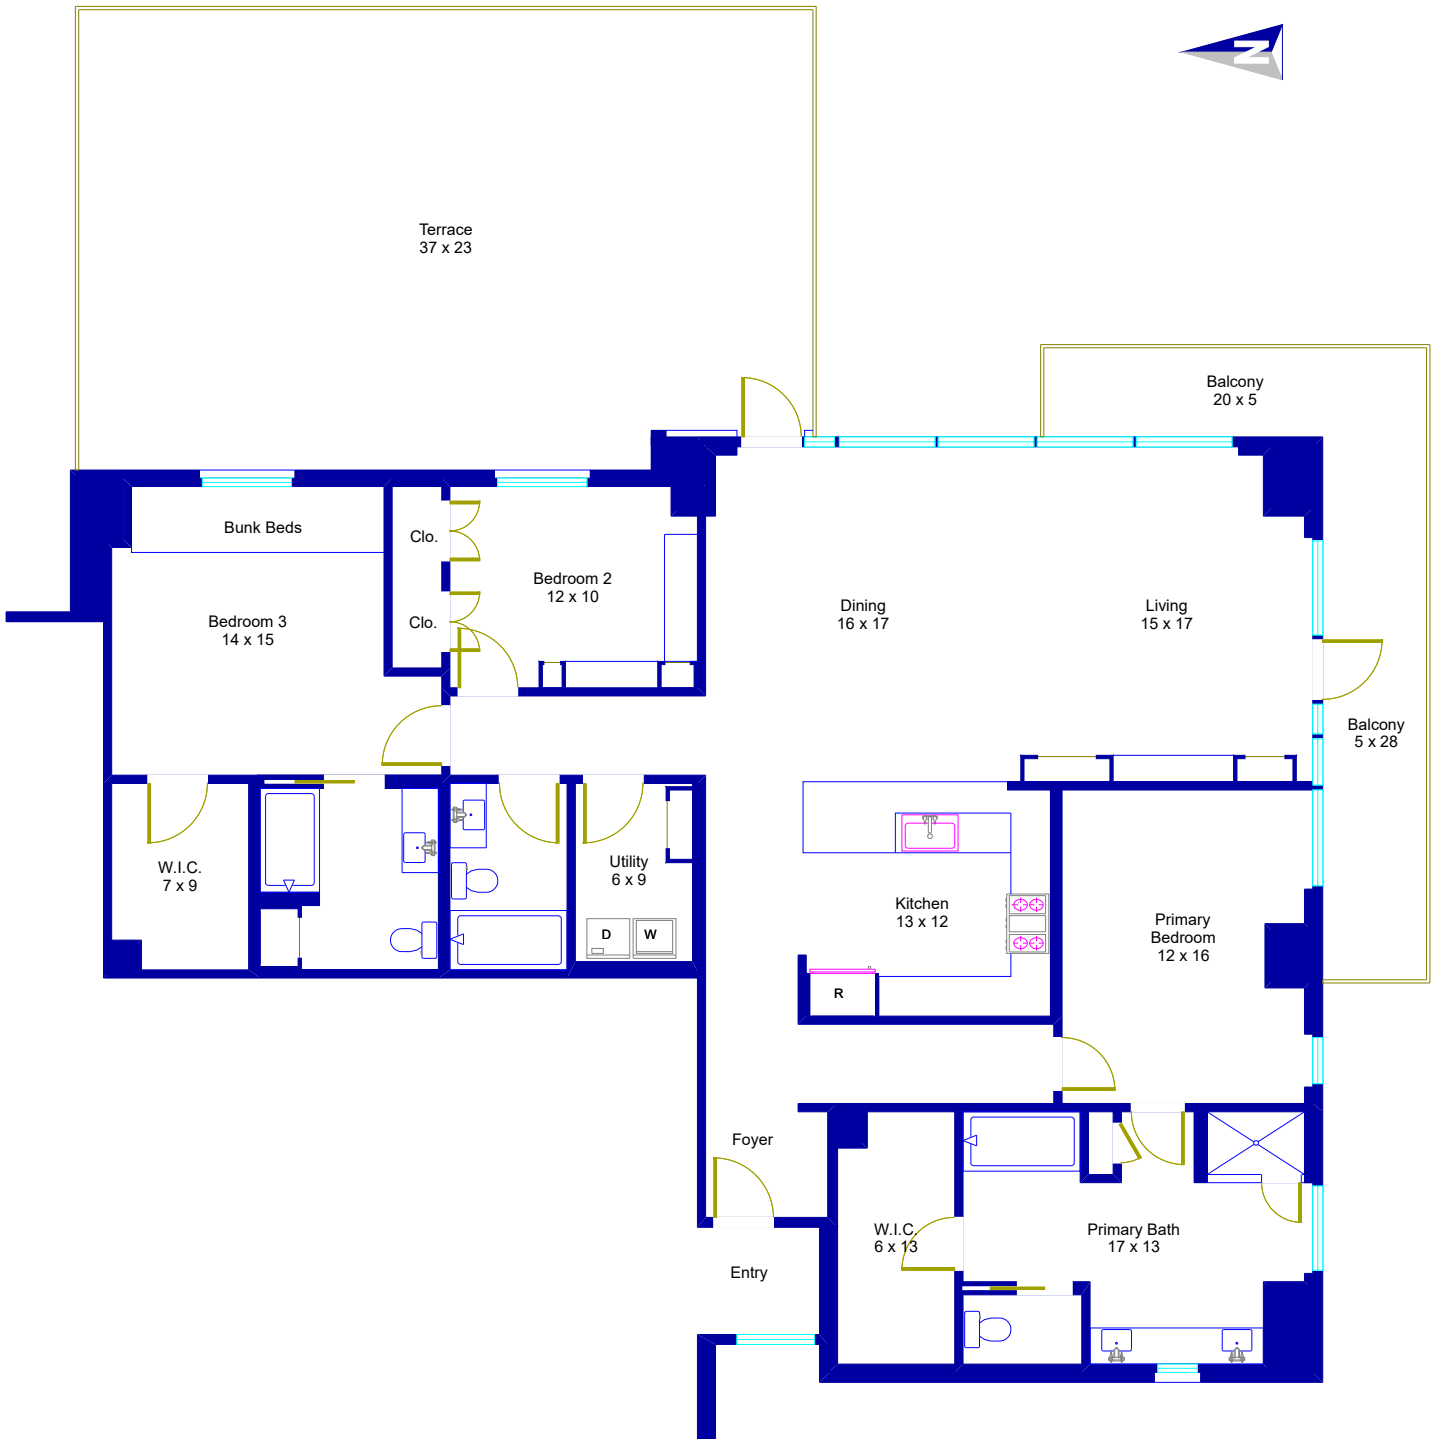

222 West Ave #1101 Austin, Texas

© Floor Plan Graphics LLC 2024. This floor plan is an artistic rendering only. All dimensions are approximate. Floor Plan Graphics LLC and Moreland Properties make no representation or warranty as to this rendering's accuracy and no measurements or dimensions should be relied upon without independent verification. This floor plan and its respective square footage information and material remain the property of Floor Plan Graphics LLC.